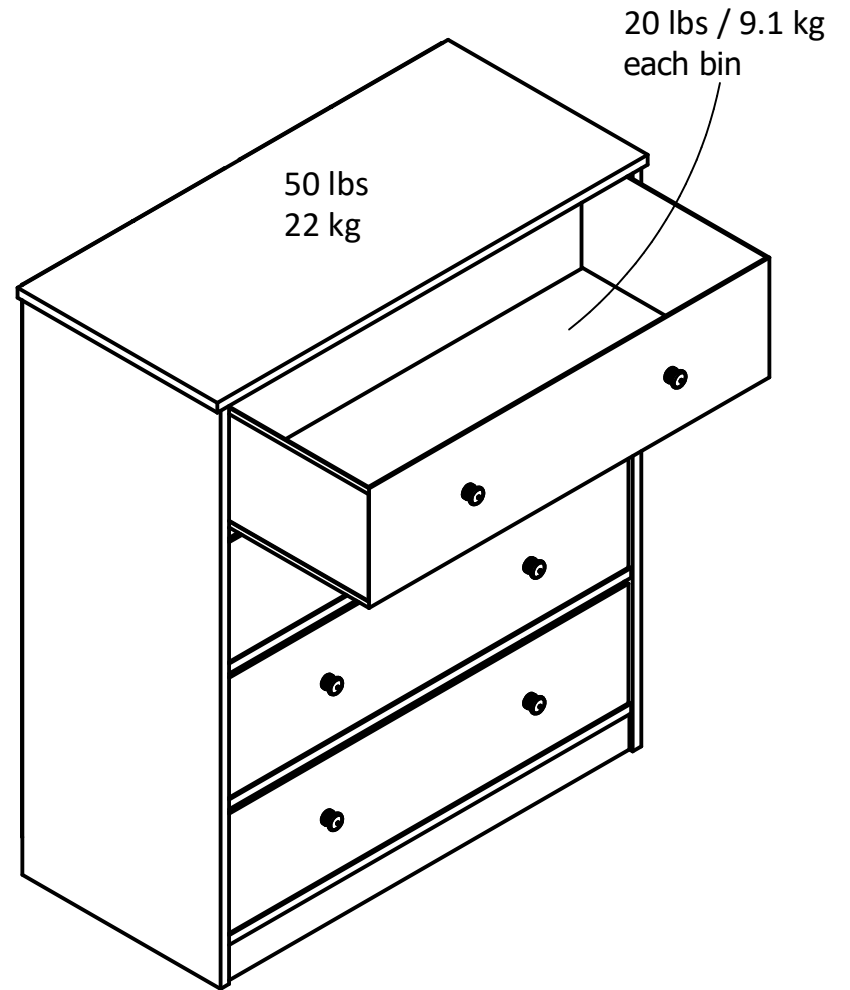

3968

Interior Bin dimensions:
29.29 in. (74.4 cm) W
7.44 in. (18.9 cm) H
13.62 in. (34.6 cm) D
1.72 cubic feet each bin

Overall Product Size:
31.65"W x 14.69"D x 37.64"H
80.4cm W x 37.3cm D x 95.6cm H

Wood Breakdown: 95%
Total storage: 6.88 cubic feet

Maximum Weight Capacities
Unit Weight: 65 lbs. (29.5 kg)