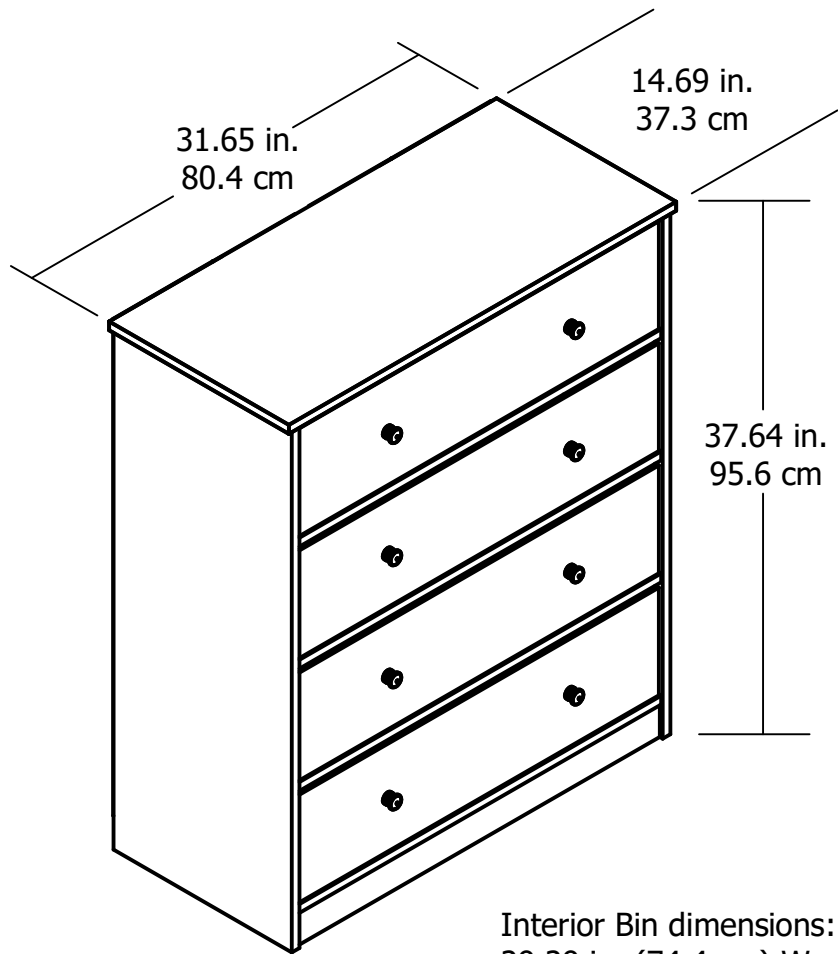

3968

Interior Bin dimensions:
29.29 in. (74.4 cm) W
7.44 in. (18.9 cm) H
13.62 in. (34.6 cm) D
1.72 cubic feet each bin

Overall Product Size:
31.65"W x 14.69"D x 37.64"H
80.4cm W x 37.3cm D x 95.6cm H

Wood Breakdown: 95%
Total storage: 6.88 cubic feet

Maximum Weight Capacities
Unit Weight: 65 lbs. (29.5 kg)